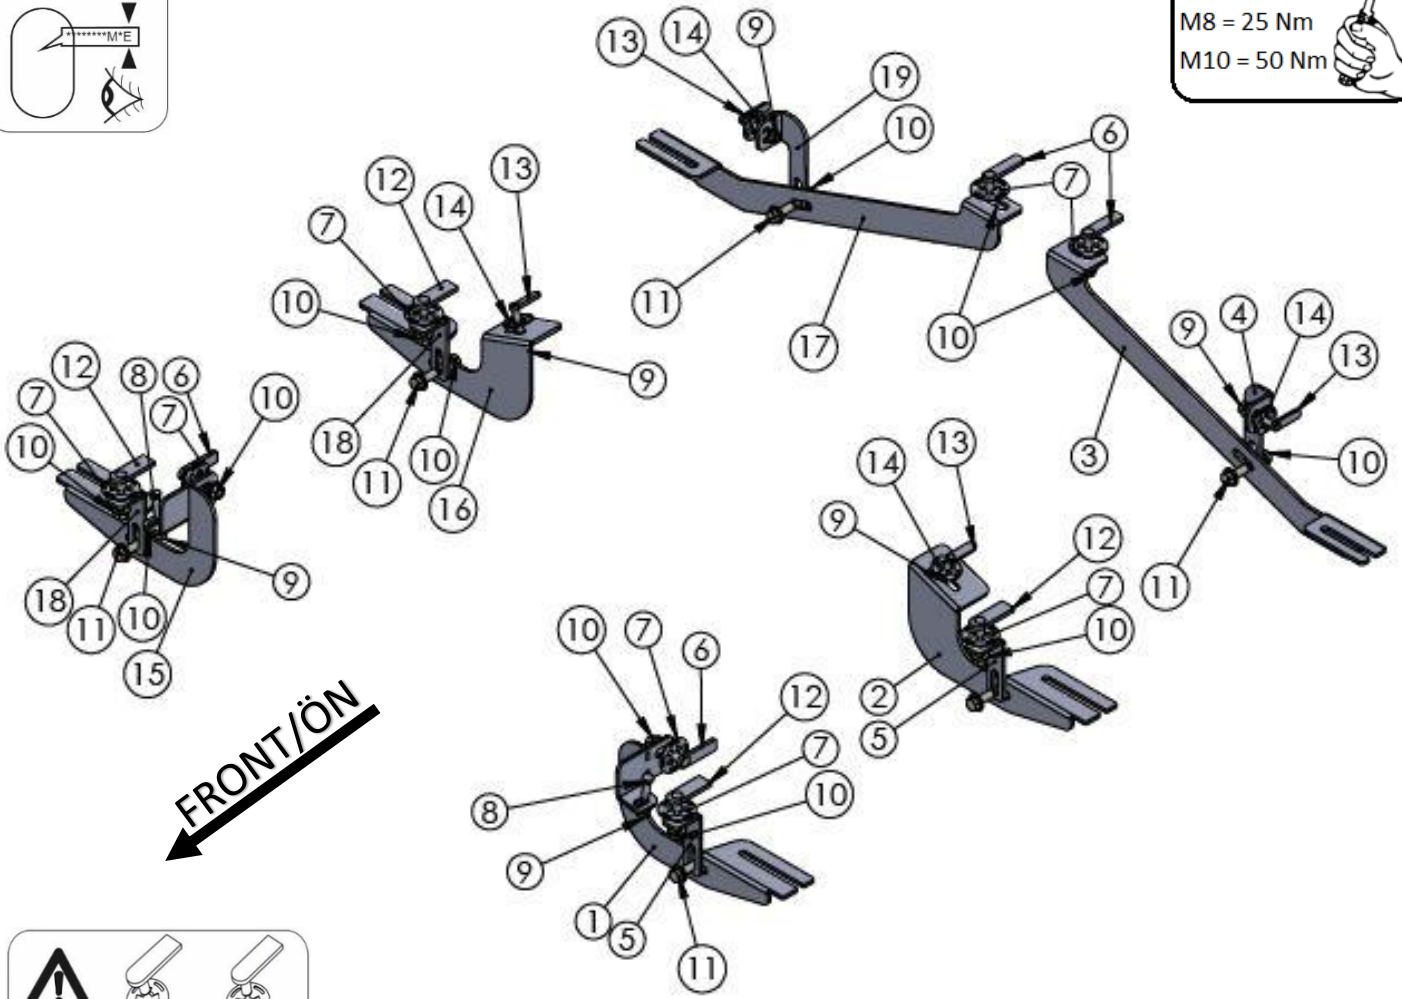

4035-36 VOLKSWAGEN CRAFTER

(MWB – LWB) 2018 – PRESENT/SONRASI

PRODUCT/ÜRÜN : 850 – AB – NS

ser.nr:

M6 = 10 Nm
M8 = 25 Nm
M10 = 50 Nm

ÖĞE NO.	PARÇA NUMARASI	MİKT.
1	4035850FO DRIVER	1
2	4035850C0 DRIVER	1
3	4035850B0 DRIVER	1
4	4035850B1 DRIVER	1
5	4035850FC1 DRIVER	2
6	HTC 262 - M10X30	4
7	HTC 269 - CLIPS (M10)	8
8	SPECIAL BOLT M8X40	2
9	DIN 6923 Flange Nut - M8	6
10	DIN 6923 Flange Nut - M10	14
11	DIN 6921 - M10 x 25	6
12	HTC 230 - M10x25	4
13	HTC 226 - M8X30	4
14	HTC 271 - CLIPS (M8)	4
15	4035850FO PASSENGER	1
16	4035850C0 PASSENGER	1
17	4035850B0 PASSENGER	1
18	4035850FC1 PASSENGER	2
19	4035850B1 PASSENGER	1

6

7

12

8

13

14

4035-36 VOLKSWAGEN CRAFTER
(MWB – LWB) 2018 – PRESENT/SONRASI